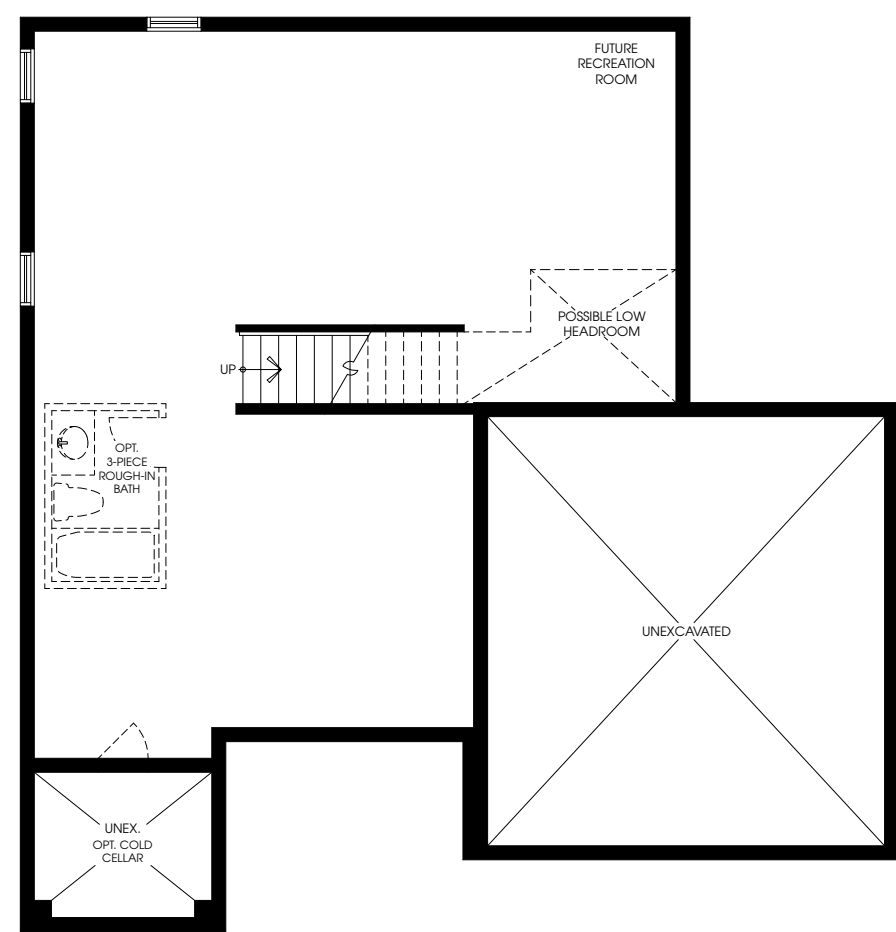

ELEVATION B

ARTIST'S CONCEPT

ELEVATION C

ARTIST'S CONCEPT

Tribute communities

50' singles

ELEVATION A

ARTIST'S CONCEPT

WILDE

ELEV A 2020 SQ. FT. / ELEV B 2022 SQ. FT. / ELEV C 2040 SQ. FT.

BASEMENT ELEVATION 'B'

MAIN FLOOR ELEVATION 'B'

SECOND FLOOR ELEVATION 'B'