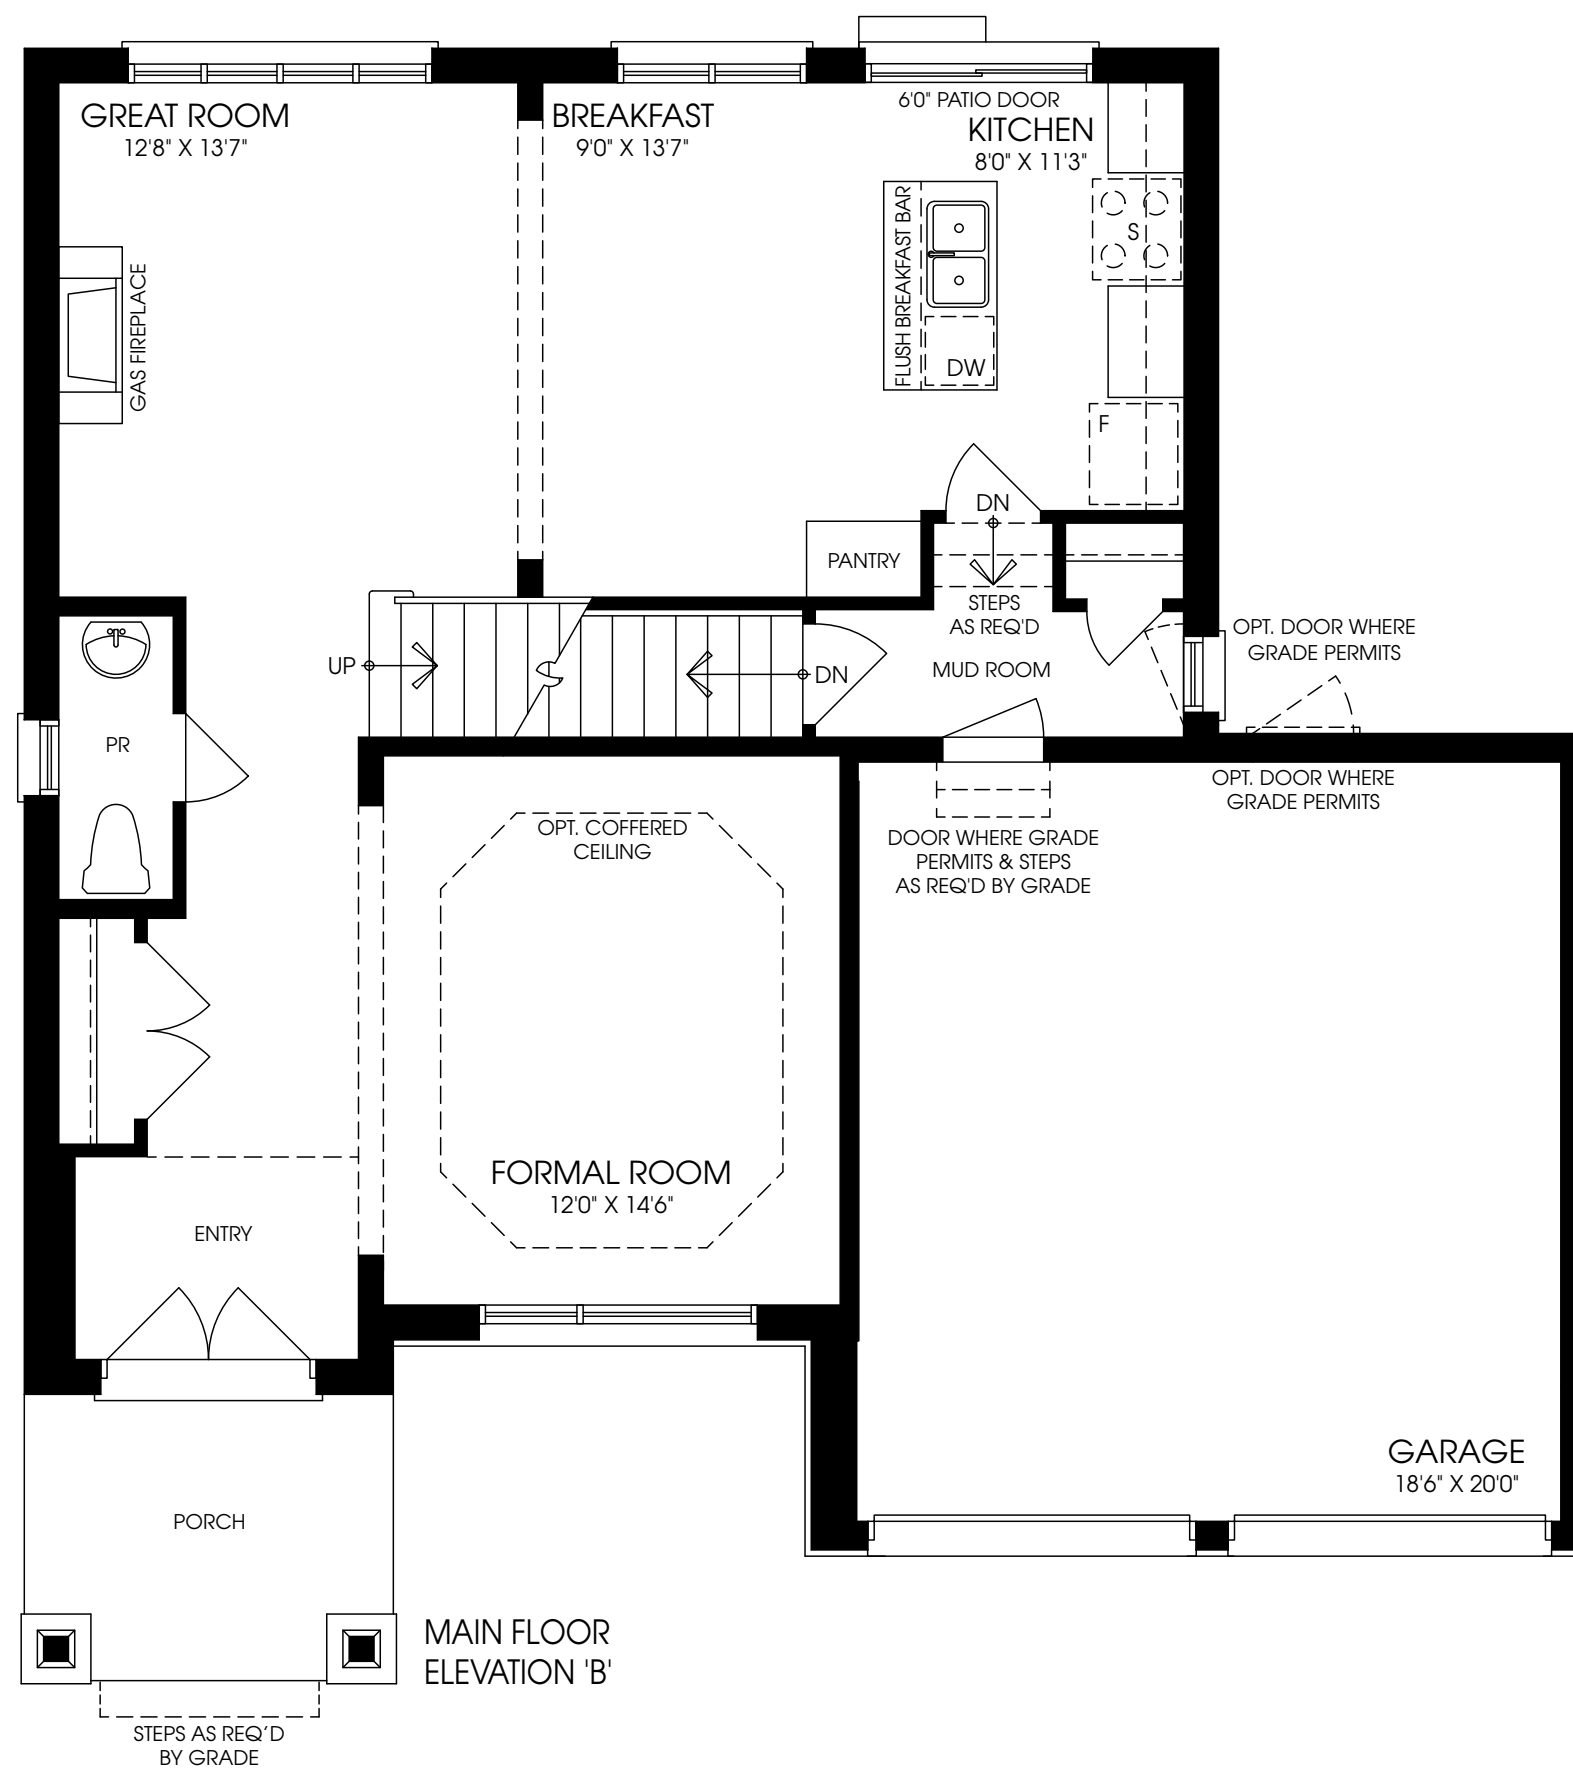

ELEVATION B

ARTIST'S CONCEPT

ELEVATION C

ARTIST'S CONCEPT

Tribute communities

50' singles

ELEVATION A

ARTIST'S CONCEPT

WILDE

ELEV A 2020 SQ. FT. / ELEV B 2022 SQ. FT. / ELEV C 2040 SQ. FT.

BASEMENT ELEVATION 'B'

MAIN FLOOR ELEVATION 'B'

SECOND FLOOR ELEVATION 'B'