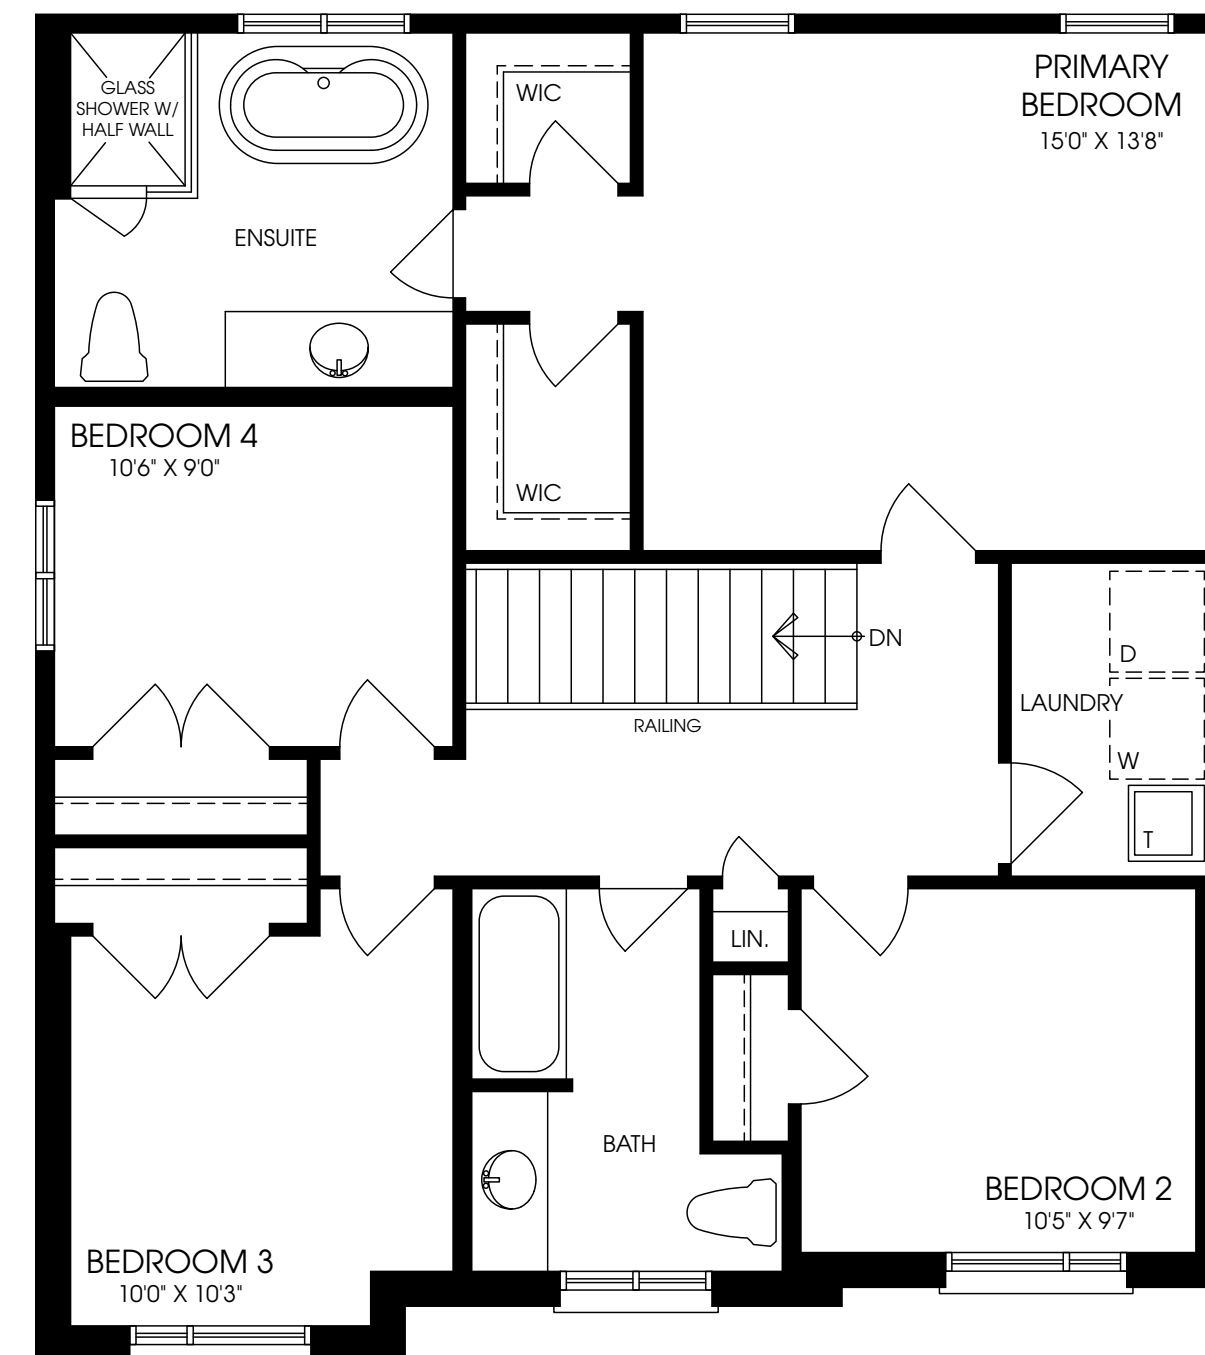

ELEVATION B

ARTIST'S CONCEPT

ELEVATION C

ARTIST'S CONCEPT

Tribute communities

50' singles

ELEVATION A

ARTIST'S CONCEPT

WILDE

ELEV A 2020 SQ. FT. / ELEV B 2022 SQ. FT. / ELEV C 2040 SQ. FT.

BASEMENT ELEVATION 'B'

MAIN FLOOR ELEVATION 'B'

SECOND FLOOR ELEVATION 'B'